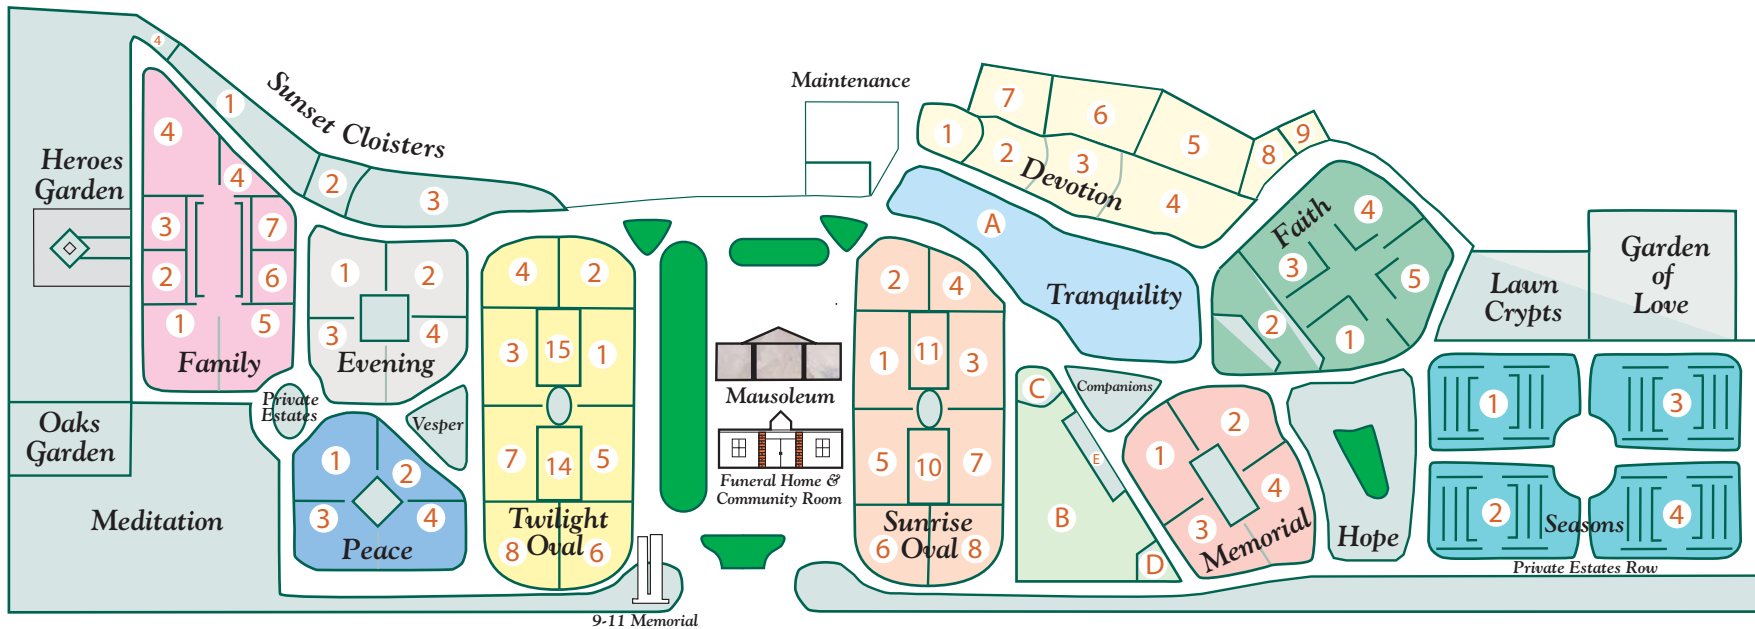

A name you'll
remember.
Service you'll
never forget.

ELM RIDGE

FUNERAL HOME & MEMORIAL PARK

By pre-planning, you can save
up to 50% of the cost of burial.
Call for a free consultation with
a pre-need counselor.
765-288-5061